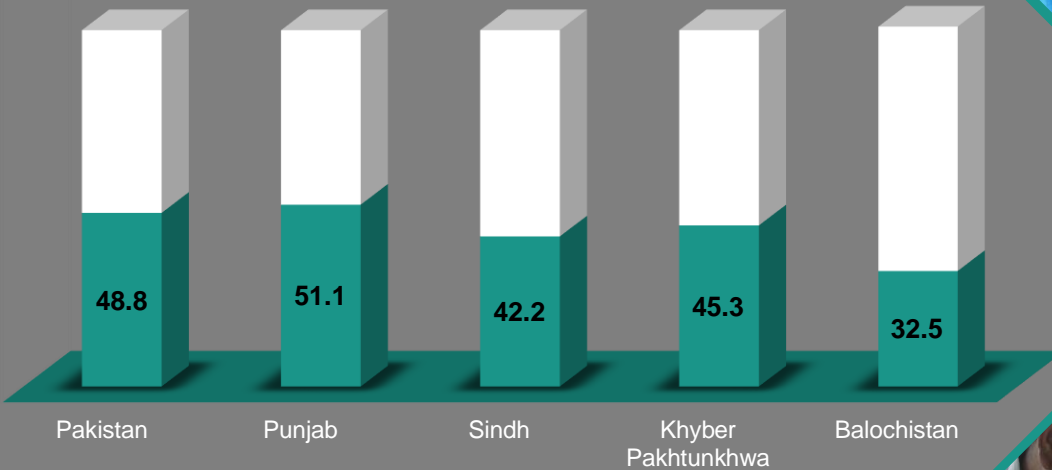

Social Dimensions of the Sustainable Development Goals

*A Localized Indicator Framework for
Measuring Progress*

**SOCIAL POLICY AND
DEVELOPMENT CENTRE
KARACHI**

www.spdc.org.pk

Social Policy and Development Centre